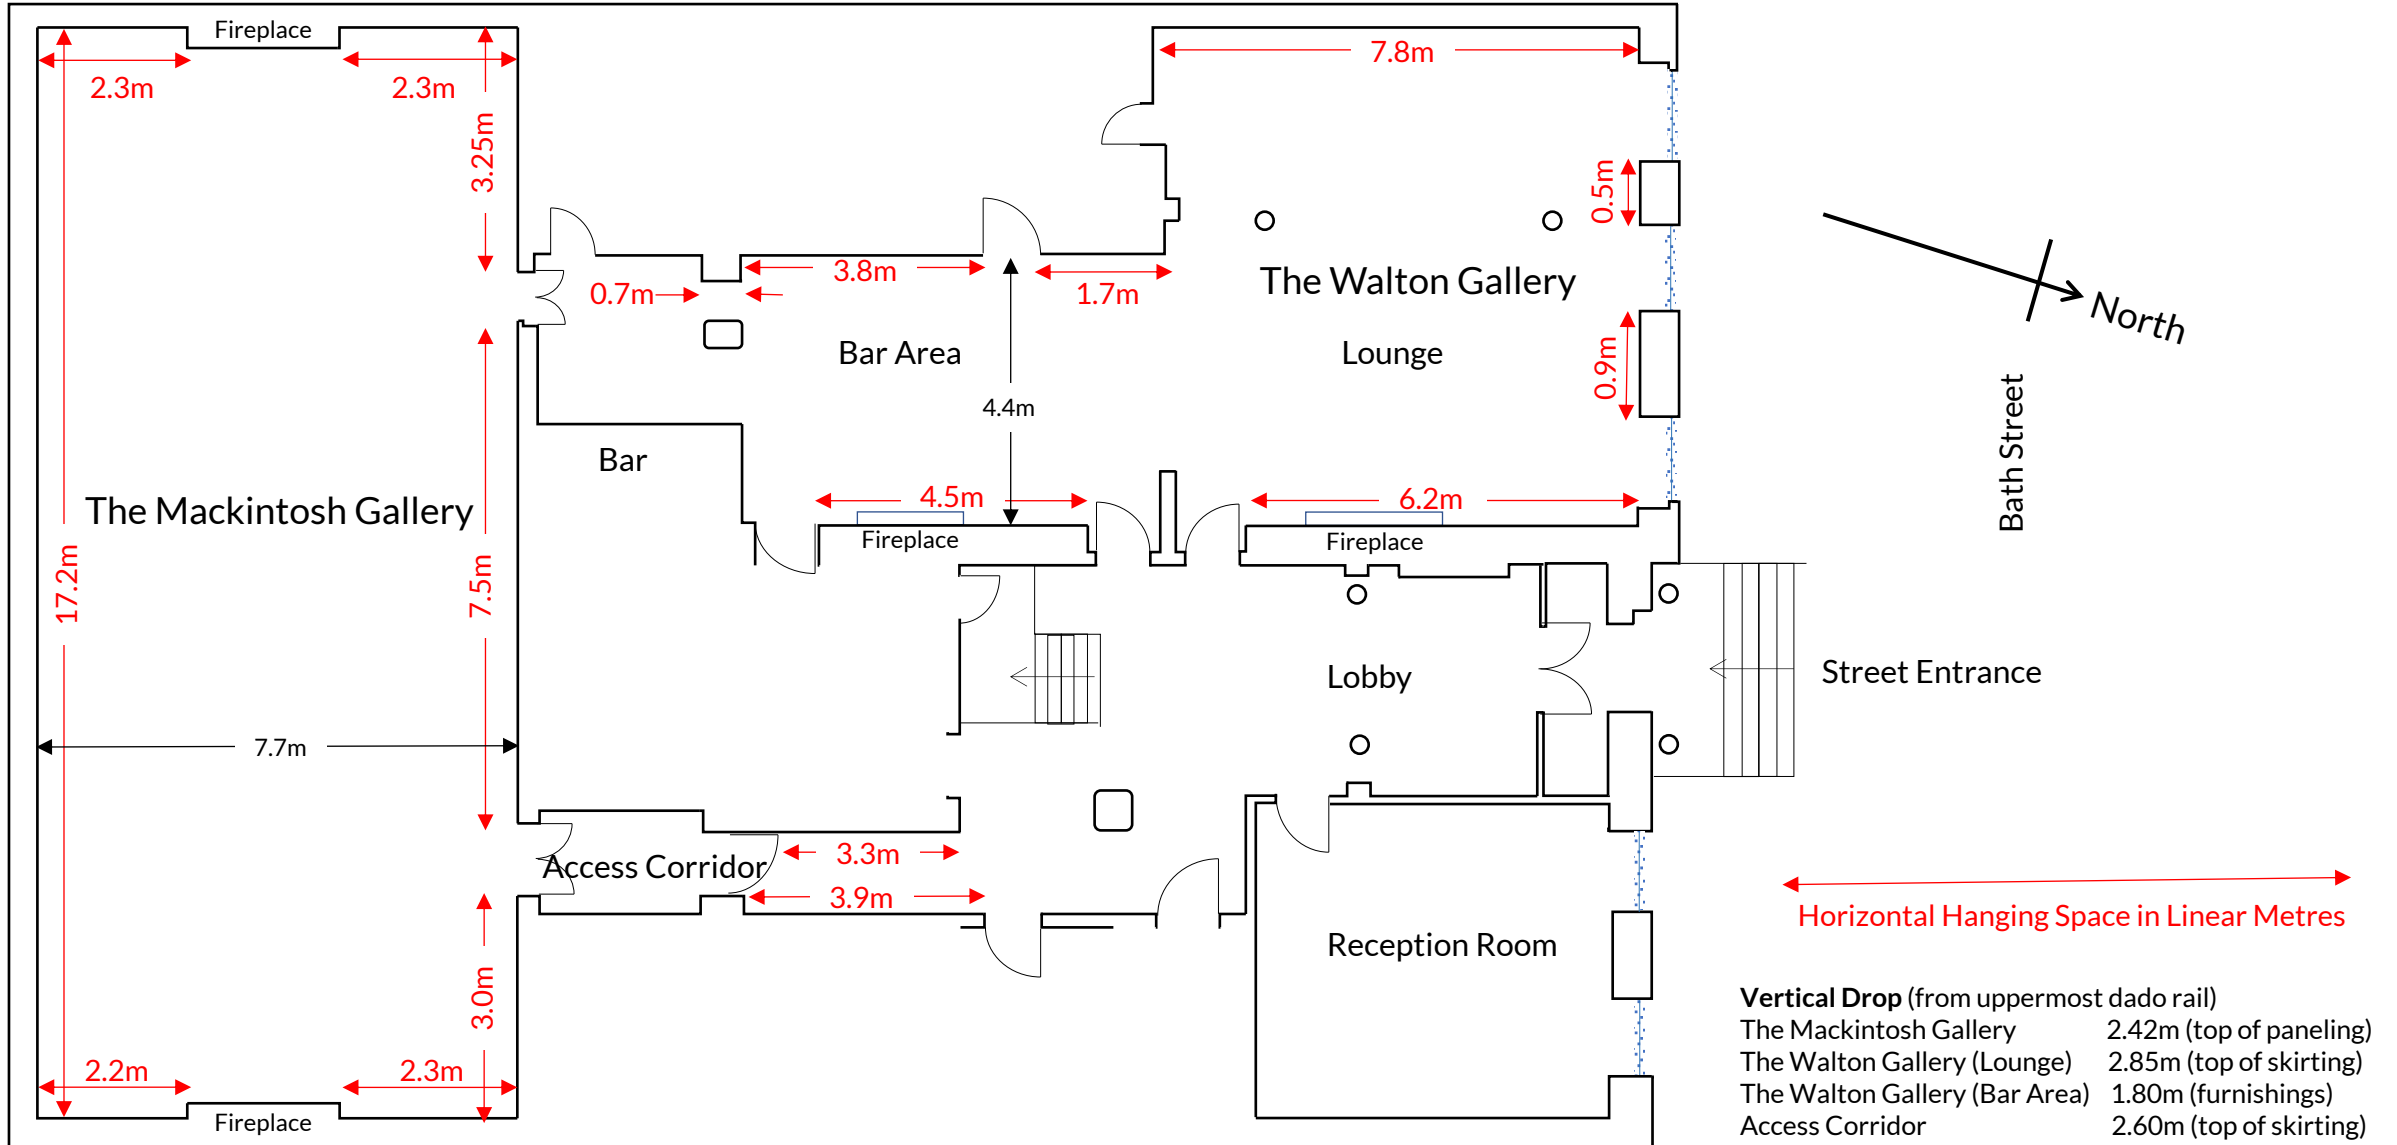

The Glasgow Art Club – Ground Floor Exhibition Gallery Space

The Glasgow Art Club - Exhibition Space Hire Rates

Space	Non-Member Rate			Member Rate			
	Per Day[1]	2 Weeks*	4 Weeks*	Membership <2 years		Membership > 2 years	
				2 Weeks*	4 Weeks*	2 Weeks*	4 Weeks*
The Walton Gallery (Lounge)	£300	£1,000	£2,000	£150	£250	£0	£0
The Walton Gallery (Bar Area)	£150	£500	£1,000	£100	£175	£0	£0
The Mackintosh Gallery	£750	£2,500	£5,000	£600	£1,000	£300	£500
Access Corridor	N/A	N/A	N/A	£0	£0	£0	£0
Section of Wall Space [2]	N/A	N/A	N/A	£0	£0	£0	£0
The Mackintosh Long Wall [3]	N/A	N/A	N/A	£150	£250	£0	£0

Note

Use of all space subject to application.

N/A - not available for hire to non-members

[1] Exclusive use

* Space may be used from time to time for private functions and member events

[2] One wall in the Walton Gallery, End and Corner or section between doors of the Mackintosh Gallery

[3] The full length of the Mackintosh Gallery Southern wall

The Glasgow Art Club, 185 Bath Street, Glasgow, G2 4HU www.glasgowartclub.co.uk

To arrange to view or further details - Email: admin@glasgowartclub.co.uk Phone: 0141 248 5210